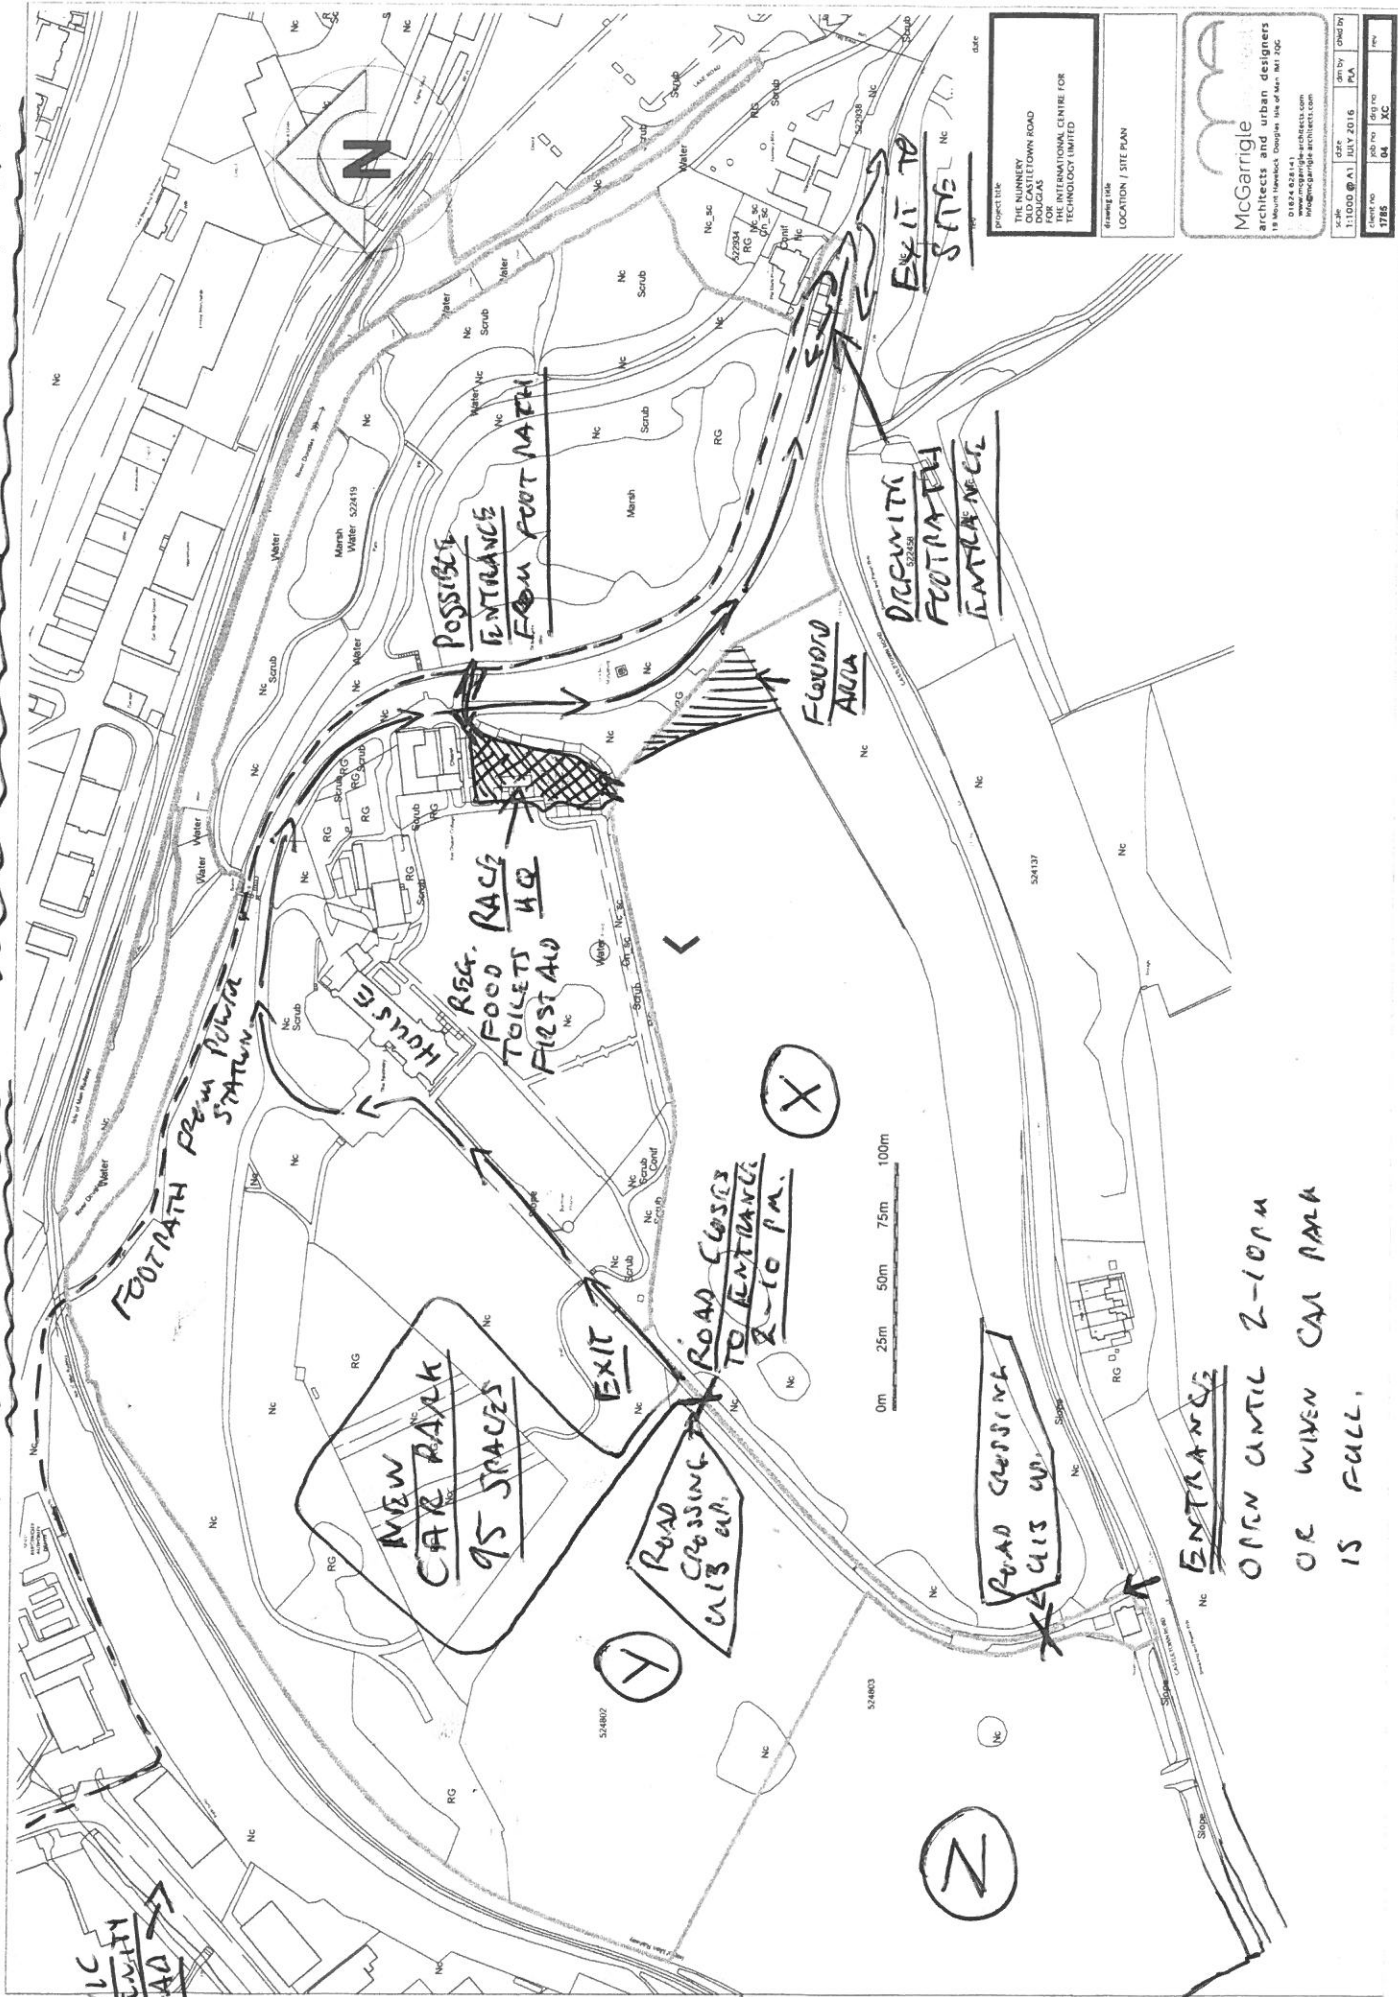

DATE	11/10/00 @ A1	DATE	11/10/00 @ A1
SCALE	1:1000	SCALE	1:1000
NO.	04	NO.	04
REV.	10C	REV.	10C

THANKS TO NUNNERY ESTATE, DEPARTMENT OF  
 INFRASTRUCTURE AND TENANTS P. KERNAGHAN AND  
 D. DAWNSLEY.

ANIMAL  
 PEN

\* Power Station EXTRA # NUNNBY XC - PARKING, RACE H.Q., ENTRANCE/EXIT ETC.

PROJECT TITLE  
THE MANSION  
OLD CASTLE TOWN ROAD  
DUNGLAS  
THE INTERNATIONAL CENTRE FOR  
TECHNOLOGY LIMITED

DRAWING TITLE  
LOCATION / SITE PLAN